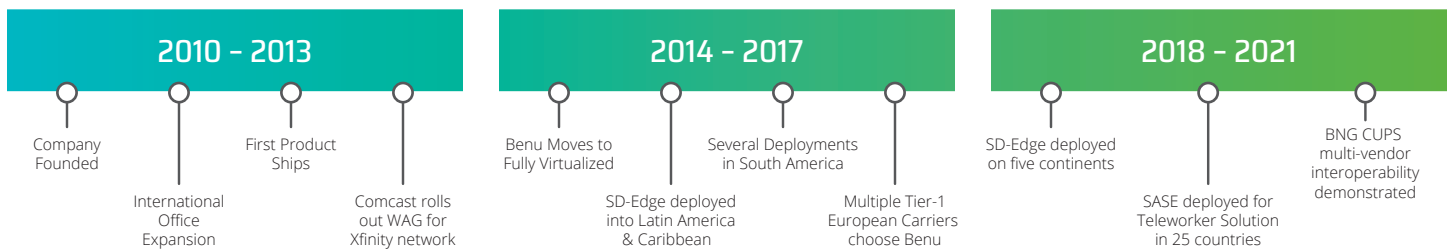

## Company Description

Founded in 2010, Benu Networks delivers high-value networking solutions to dozens of Tier-1 Global Service Providers on five continents. As an early visionary, Benu recognized the transformational value of deploying networking functions in a cloud-native environment and by so-doing, drastically improve a carrier's business model through increased revenue, significantly decreased cost, with greater flexibility and increased velocity of new service delivery. Cloud-native is already being deployed in 5G Networks and Benu's goal is to become the early market leader in Fixed Network Cloud-Native Solutions and to be at the intersection of that architecture as wireless and wireline networks converge and the network transforms.

## Market Size and Opportunity

The cloud-native Broadband Network Gateway and Provider Edge Router Market size is estimated to be \$7B annually and the telco-integrated Secure Access Service Edge (SASE) market is estimated at \$12B per year. Both address the critical function of delivering highly secure services at the edge of the carrier's network. Benu Networks' SD-Edge platform addresses other sizeable markets as well including Carrier Grade NAT (CGNAT), 5G Access Gateway Function (5G AGF) for wireless wireline convergence, Wireless Access Gateway (WAG), and Trusted WAG (TWAG).

## Commercial Deployments

*Deployed on 5 Continents • Major Tier-1 Global Carriers • Market-Leading Partners  
Serving Millions of Customers • Operationally Proven*

# A History of Success- Key Milestones